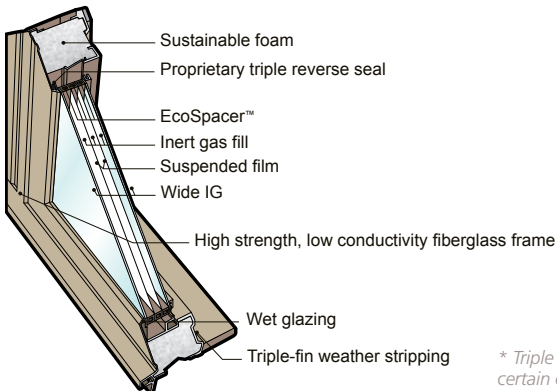

Premium Performance Fiberglass Windows

The SeriousWindows 925 Series packages strength and comfort in an environmentally friendly fiberglass frame. The SeriousWindows 925 Series is more energy efficient than the 725 Series and is more durable than wood. It resists fading, chipping, cracking, expansion and contraction and is available in a variety of pre-finished colors as well as natural, stainable wood interiors.

Insulated Glass Unit

A unique combination of 9 key technologies including a fully insulated frame, suspended film, and our proprietary EcoSpacer™ system

* Triple weather stripping available on certain operating models

Glass Package / Options

SeriousGlass L2

Dual, suspended, convection-reducing film, low solar heat gain

R-value: 9.1
U-factor: 0.11
VT: 0.38
SHGC: 0.22

SeriousGlass H2

Dual, suspended, convection-reducing film, high solar heat gain

R-value: 7.1
U-factor: 0.14
VT: 0.57
SHGC: 0.42

Frame Material / Style

Jamb Extensions

4 9/16, 6 9/16, Pine and Oak

Frame Style

Nail fin, block frame, brick mould

Window Type	Fixed picture	Casement	Awning	Patio/Swing doors
Minimum Size	12.0" x 12.0"	14.0" x 14.0"	16.0" x 16.0"	Standard
Maximum Size	96.0" x 72.0"	36.0" x 72.0"	60.0" x 42.0"	Custom

Grille Styles

Exterior

Grilles permanently affixed to the outside add to curb appeal while the inside stays smooth and easy to maintain.

Interior

Grilles permanently affixed to the inside create an elegant look for highly visible windows. The outside presents a more subdued grille look.

Simulated Divided Light

The ultimate in authentic looks — permanently applied interior and exterior grilles.