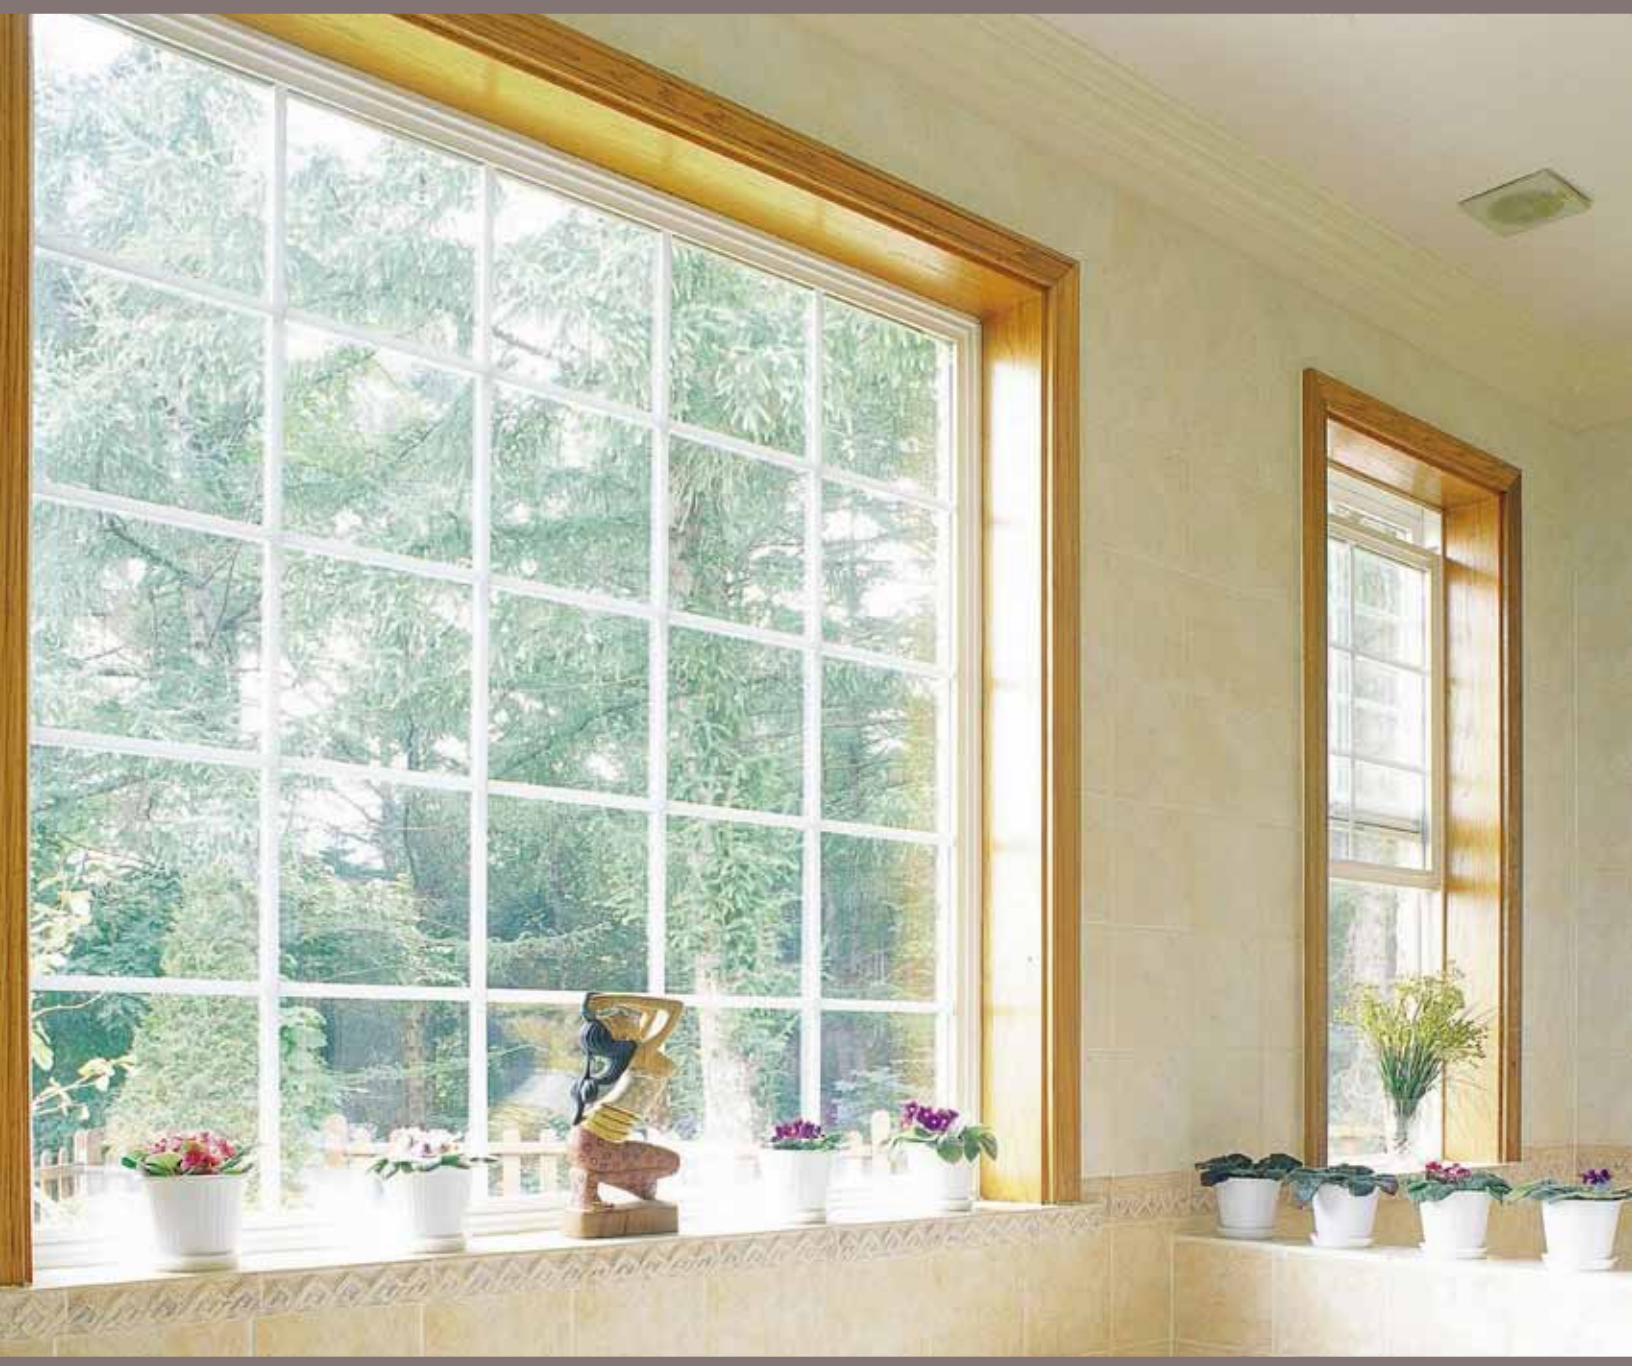

SeriousWindows™ 725
SAVES MORE ENERGY THAN ANY OTHER WINDOW. PERIOD.

SeriousWindows 725 Series

Our lowest-priced fiberglass option that is still twice as efficient as competing brands and exceeds Energy Star standards by 100%. Not only do you get the beauty and comfort you want in a window but also significant energy cost savings.

SeriousWindows:

- R-7.1 insulation 2.5x Energy Star® rating
- 99.5% UV Protection (reduced fading)
- Reduced condensation
- Increased comfort with less draft in winter and reduced solar heat in summer
- Lower energy bills
- Over 27 years experience in both residential and commercial windows
- Can contribute to LEED credits
- Decrease the size of your HVAC system