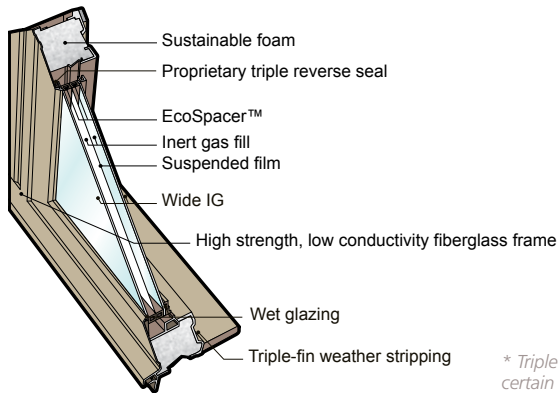

High Performance Fiberglass Windows

The SeriousWindows 725 Series is our lowest cost/highest value fiberglass framed product line. The environmentally friendly fiberglass frame offers greater strength and durability than wood and vinyl products. The SeriousWindows 725 Series resists fading, chipping, cracking, expansion and contraction. It is available in a variety of pre-finished colors as well as natural, stainable wood interiors.

Insulated Glass Unit

A unique combination of 9 key technologies including a fully insulated frame, suspended film, and our proprietary EcoSpacer™ system

* Triple weather stripping available on certain operating models

Glass Package / Options

SeriousGlass L1

Single, suspended, convection-reducing film, low solar heat gain

R-value: 7.1
U-factor: 0.14
VT: 0.49
SHGC: 0.27

SeriousGlass H1

Single, suspended, convection-reducing film, high solar heat gain

R-value: 5.0
U-factor: 0.20
VT: 0.65
SHGC: 0.50

Frame Material / Style

Jamb Extensions

4 9/16, 5 3/4, 6 9/16, 7 1/4 Pine and Oak

Frame Style

Nail fin, block frame, brick mould

Window Type	Fixed picture	Single/Double hung	Casement	Awning	Gliding	Patio/Swing doors	Bow and bay	Half circle/arch	Geometric shapes
Minimum Size	12.0" x 12.0"	16.0" x 24.0"	14.0" x 14.0"	16.0" x 16.0"	24.0" x 14.0"	Standard	Custom	Custom	Custom
Maximum Size	96.0" x 72.0"	60.0" x 84.0"	36.0" x 72.0"	60.0" x 42.0"	84.0" x 64.0"	Custom	Custom	Custom	Custom

Grille Styles

Exterior

Grilles permanently affixed to the outside add to curb appeal while the inside stays smooth and easy to maintain.

Interior

Grilles permanently affixed to the inside create an elegant look for highly visible windows. The outside presents a more subdued grille look.

Simulated Divided Light

The ultimate in authentic looks — permanently applied interior and exterior grilles.

Frame Colors / Finishes

Interior

Color / Finish

Oak

White

Bronze

Almond

Sand

Slate

Exterior

Color / Finish

White

Bronze

Almond

Sand

Slate

Hardware

Standard

Color / Finish

White

Dark Bronze