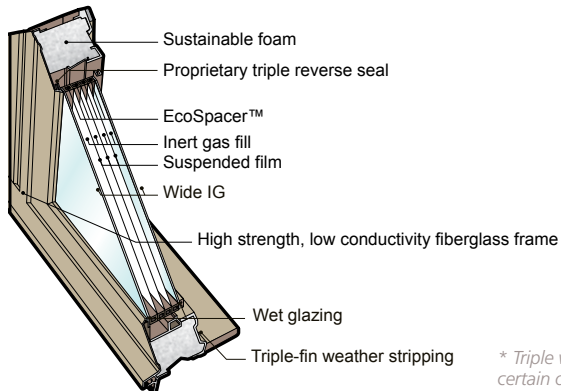

Industry Leading Performance Fiberglass Windows

The Serious Windows 1125 Series is Serious Materials' most energy efficient window product. The fiberglass frame offers greater durability than wood and resists fading, chipping, cracking, expansion and contraction. The fully insulated fiberglass frame, in combination with the SeriousGlass package, provides R-values that are 4X Energy Star® standards. The Serious Windows 1125 Series is available in a variety of pre-finished colors as well as natural, stainable wood interiors.

Insulated Glass Unit

A unique combination of 9 key technologies including a fully insulated frame, suspended film, and our proprietary EcoSpacer™ system

* Triple weather stripping available on certain operating models

Glass Package / Options

SeriousGlass L3

Triple, suspended, convection-reducing film, low solar heat gain

R-value: 11.1
U-factor: 0.09
VT: 0.39
SHGC: 0.26

Frame Material / Style

Jamb Extensions

4 9/16, 6 9/16, Pine and Oak

Frame Style

Nail fin, block frame, brick mould

Window Type	Fixed picture	Casement	Awning
Minimum Size	12.0" x 12.0"	14.0" x 14.0"	16.0" x 16.0"
Maximum Size	96.0" x 72.0"	36.0" x 72.0"	60.0" x 42.0"

Grille Styles

Exterior

Grilles permanently affixed to the outside add to curb appeal while the inside stays smooth and easy to maintain.

Interior

Grilles permanently affixed to the inside create an elegant look for highly visible windows. The outside presents a more subdued grille look.

Simulated Divided Light

The ultimate in authentic looks — permanently applied interior and exterior grilles.